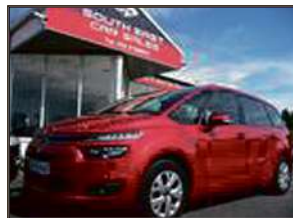

2016 KIA SPORTAGE, one owner, 15,000 miles, €200 annual road tax, **PRICE €24,995**

2015 BMW 5 SERIES M-SPORT 520D AUTOMATIC, one owner, 27,000 miles, €280 annual road tax, **PRICE €31,995**

2015 VAUXHALL ZAFIRA TOURER 2.0 CDTI, one owner, 7 seater, 35,000 miles, €280 annual road tax, **PRICE €16,995**

2016 (162) CITROEN C4 GRAND PICASSO VTR, one owner, 7 seater, 14,000 miles, €190 annual road tax, **PRICE €20,995**